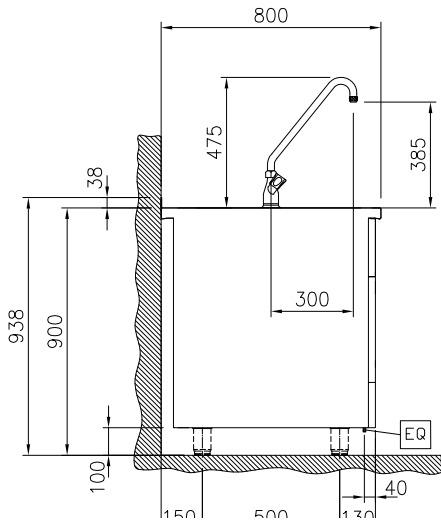

Short Form Specification

Item No. _____

Water mixing tap with knobs for hot and cold water. Unit constructed according to DIN 18860_2 with 20 mm drop nose top and 70 mm recessed plinth. Internal frame for heavy duty sturdiness in stainless steel. 2 mm top in 1.4301 (AISI 304). Flat surface construction, easily cleanable. THERMODUL connection system enables seamless worktop when units are connected and avoids soil penetrating. IPX5 water resistant certification. Configuration: Freestanding, one-side operated with backsplash.

Construction

- 2 mm top in 1.4301 (AISI 304).
- IPX5 water resistance certification.
- Unit constructed according to DIN 18860_2 with 20 mm drop nose top and 70 mm recessed plinth.
- Flat surface construction with minimal hidden areas to easily clean all surfaces
- Internal frame for heavy duty sturdiness in stainless steel.

APPROVAL: _____

Experience the Excellence
www.electroluxprofessional.com

Front

Side

CWI = Cold Water inlet 1 (cleaning)
 HWI = Hot water inlet

Top

Water:

Inlet water line size:

588393 (MAEBHBB300) 3/4"

 Incoming Cold/hot Water line
 size:

3/4"

Key Information:

External dimensions, Width: 200 mm

External dimensions, Depth: 800 mm

External dimensions, Height: 800 mm

Net weight: 25 kg