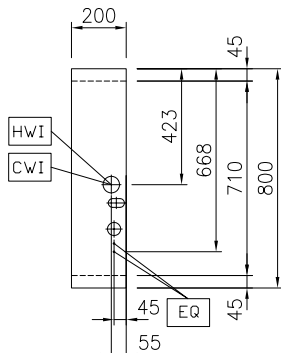

Short Form Specification

Item No. _____

Water mixing tap with knobs for hot and cold water. Unit constructed according to DIN 18860_2 with 20 mm drop nose top and 70 mm recessed plinth. Internal frame for heavy duty sturdiness in stainless steel. 2 mm top in 1.4301 (AISI 304). Flat surface construction, easily cleanable. THERMODUL connection system enables seamless worktop when units are connected and avoids soil penetrating. IPX5 water resistant certification. Configuration: Freestanding, one-side operated with backsplash.

APPROVAL: _____

Experience the Excellence
www.electroluxprofessional.com

Front

Side

CWI = Cold Water inlet 1 (cleaning)
 HWI = Hot water inlet

Top

Water:

Inlet water line size:

588393 (MAEBHBB300) 3/4"

 Incoming Cold/hot Water line
 size:

3/4"

Key Information:

External dimensions, Width: 200 mm

External dimensions, Depth: 800 mm

External dimensions, Height: 800 mm

Net weight: 25 kg