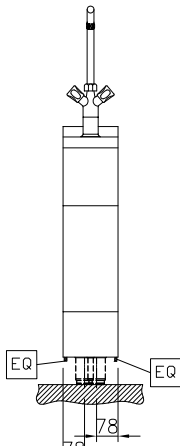

Short Form Specification

Item No. _____

Water mixing tap with knobs for hot and cold water. Unit constructed according to DIN 18860_2 with 20 mm drop nose top and 70 mm recessed plinth. Internal frame for heavy duty sturdiness in stainless steel. 2 mm top in 1.4301 (AISI 304). Flat surface construction, easily cleanable. THERMODUL connection system enables seamless worktop when units are connected and avoids soil penetrating. IPX5 water resistant certification. Configuration: Freestanding, one-side operated with backsplash.

Construction

- 2 mm top in 1.4301 (AISI 304).
- IPX5 water resistance certification.
- Unit constructed according to DIN 18860_2 with 20 mm drop nose top and 70 mm recessed plinth.
- Flat surface construction with minimal hidden areas to easily clean all surfaces
- Internal frame for heavy duty sturdiness in stainless steel.

APPROVAL: _____

Experience the Excellence
www.electroluxprofessional.com

Front

Side

CWI = Cold Water inlet 1 (cleaning)
 HWI = Hot water inlet

Top

Water:

Inlet water line size:

588393 (MAEBHBB300) 3/4"

 Incoming Cold/hot Water line
 size:

3/4"

Key Information:

External dimensions, Width: 200 mm

External dimensions, Depth: 800 mm

External dimensions, Height: 800 mm

Net weight: 25 kg